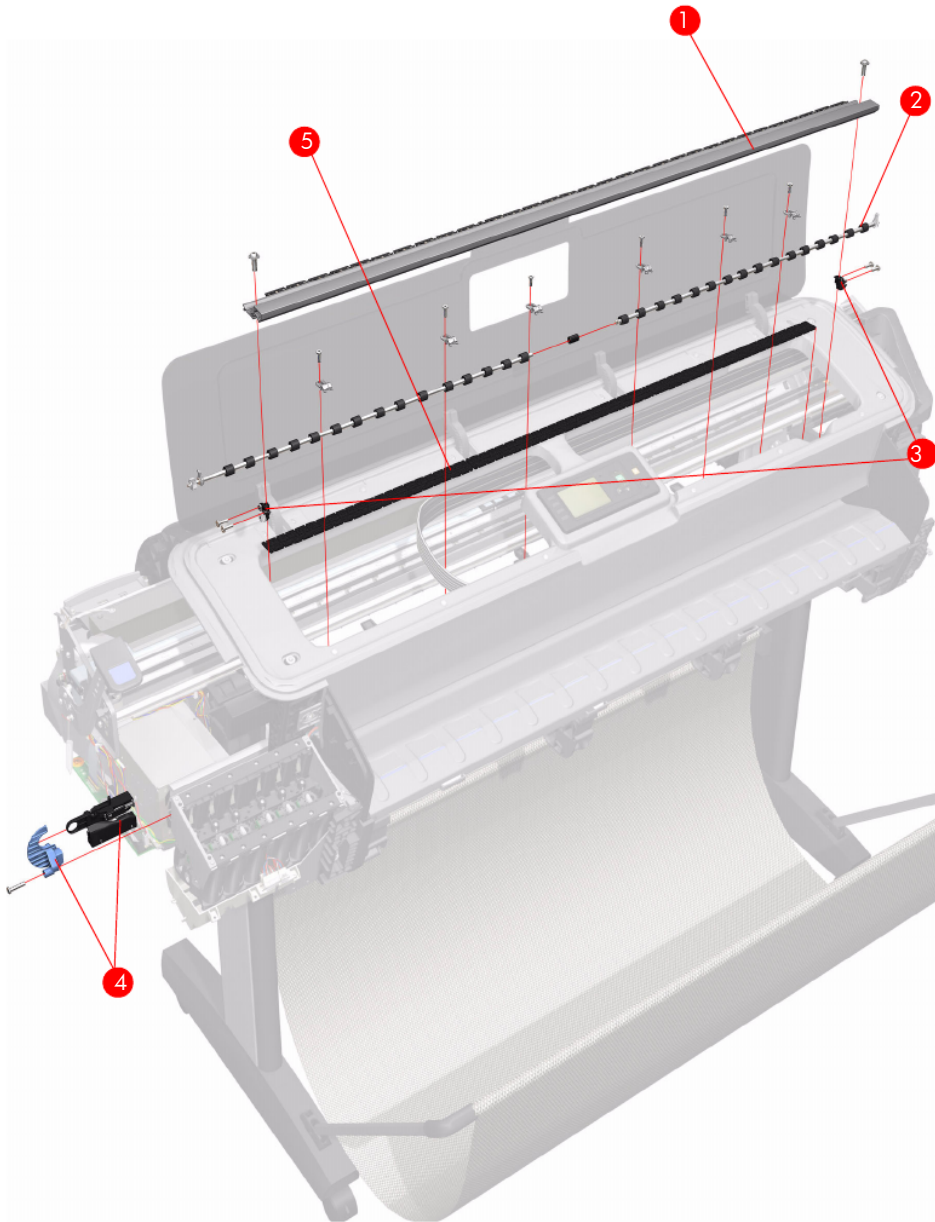

^a Refers to the page in the Removal and Installation Chapter

Figure 7-8: Carriage Assembly

Scan-Axis Assemblies

Reference on Figure	HP Part Number	Part Description	Printer Model	Size	Page ^a
1	Q6683-60195	Ink Supply Tubes	All	24 inch	8-134
	Q6687-60059			44 inch	
2	Q6683-60209	Encoder Strip (including Encoder Strip Spring and Nut)	All	24 inch	8-84
	Q6687-60067			44 inch	
3	Q5669-60673	Belt Assembly	All	24 inch	8-108
	Q6659-60175			44 inch	
4	Q5669-60672	Belt Tensioner	All	All	8-108
5	Q6683-60229	Trailing Cable	All	24 inch	8-84
	Q6659-60177			44 inch	
-	Q5669-60679	Encoder Strip (including Encoder Strip Spring and Nut) - 50 units	All	24 inch	8-84
	Q6659-60176			44 inch	

^a Refers to the page in the Removal and Installation Chapter

Figure 7-10: Paper Path Assemblies (Front)

Paper Path Assemblies (Rear)

Reference on Figure	HP Part Number	Part Description	Printer Model	Size	Page ^a
1	Q5669-60708	Pinch Roller	All	All	8-171
2	Q6687-60085	Pinchwheel Assembly	All	All	8-166
3	Q6677-60019	Left Roll Guide	All	44 inch	8-82
4	Q6687-60082	Left Spindle Holder	All	All	8-71
5	Q5669-60710	Spindle	All	24 inch	8-70
	Q6687-67001			44 inch	
6	Q6683-67009	Right Spindle Holder	All	24 inch	8-72
	Q6687-67004	Right Spindle Holder (rewinder included)		44 inch	8-74
7	Q6675-60044	Right Roll Guide	All	All	8-83
8	Q6683-67005	Media Advance Roller	All	24 inch	8-160
	Q6687-67002			44 inch	