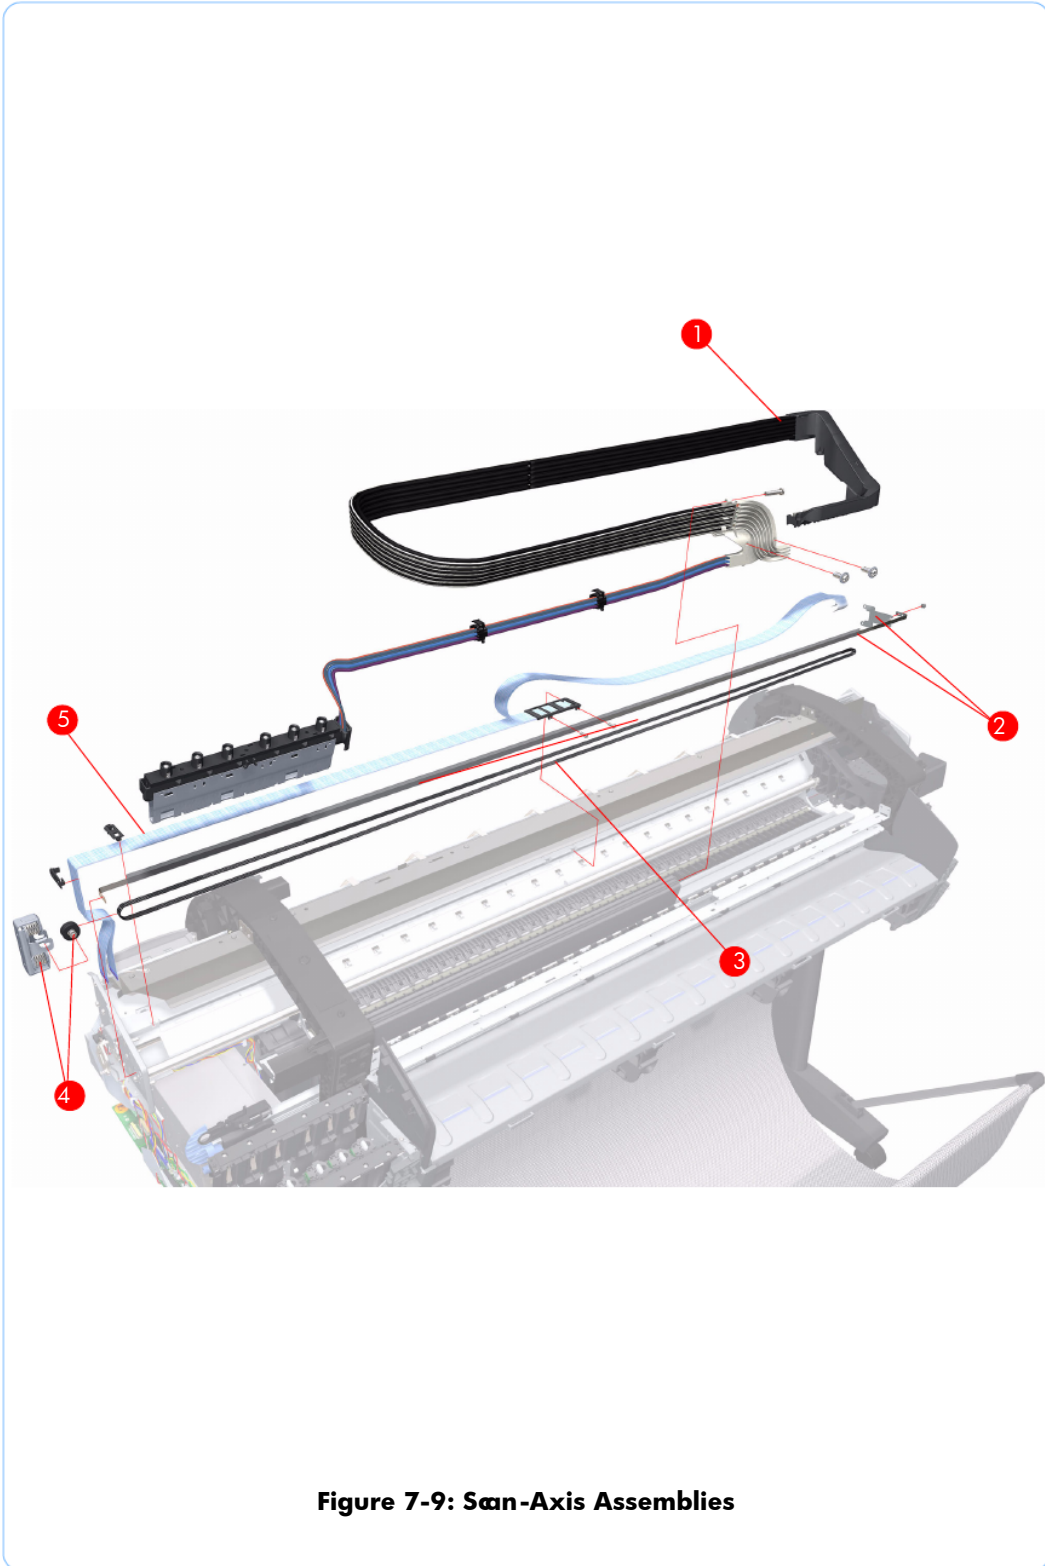

^a Refers to the page in the Removal and Installation Chapter

Figure 7-8: Carriage Assembly

Scan-Axis Assemblies

Reference on Figure	HP Part Number	Part Description	Printer Model	Size	Page ^a
1	Q6683-60195	Ink Supply Tubes	All	24 inch	8-134
	Q6687-60059			44 inch	
2	Q6683-60209	Encoder Strip (including Encoder Strip Spring and Nut)	All	24 inch	8-84
	Q6687-60067			44 inch	
3	Q5669-60673	Belt Assembly	All	24 inch	8-108
	Q6659-60175			44 inch	
4	Q5669-60672	Belt Tensioner	All	All	8-108
5	Q6683-60229	Trailing Cable	All	24 inch	8-84
	Q6659-60177			44 inch	
-	Q5669-60679	Encoder Strip (including Encoder Strip Spring and Nut) - 50 units	All	24 inch	8-84
	Q6659-60176			44 inch	

^a Refers to the page in the Removal and Installation Chapter

Figure 7-9: Scan-Axis Assemblies

Paper Path Assemblies (Front)

Reference on Figure	HP Part Number	Part Description	Printer Model	Size	Page ^a
1	Q6683-60196	Starwheel Assembly	All	24 inch	8-144
	Q6687-60060			44 inch	
2	Q6675-60042	Print Zone Overdrive	All	24 inch	8-146
	Q6677-60018			44 inch	
3	Q5669-60698	Starwheel Lifter	All	All	8-172
4	Q5669-60713	Cutter Assembly	All	All	8-38
5	Q5669-60701	Full Bleed Foam Kit	All	24 inch	8-179
	Q6659-60182			44 inch	