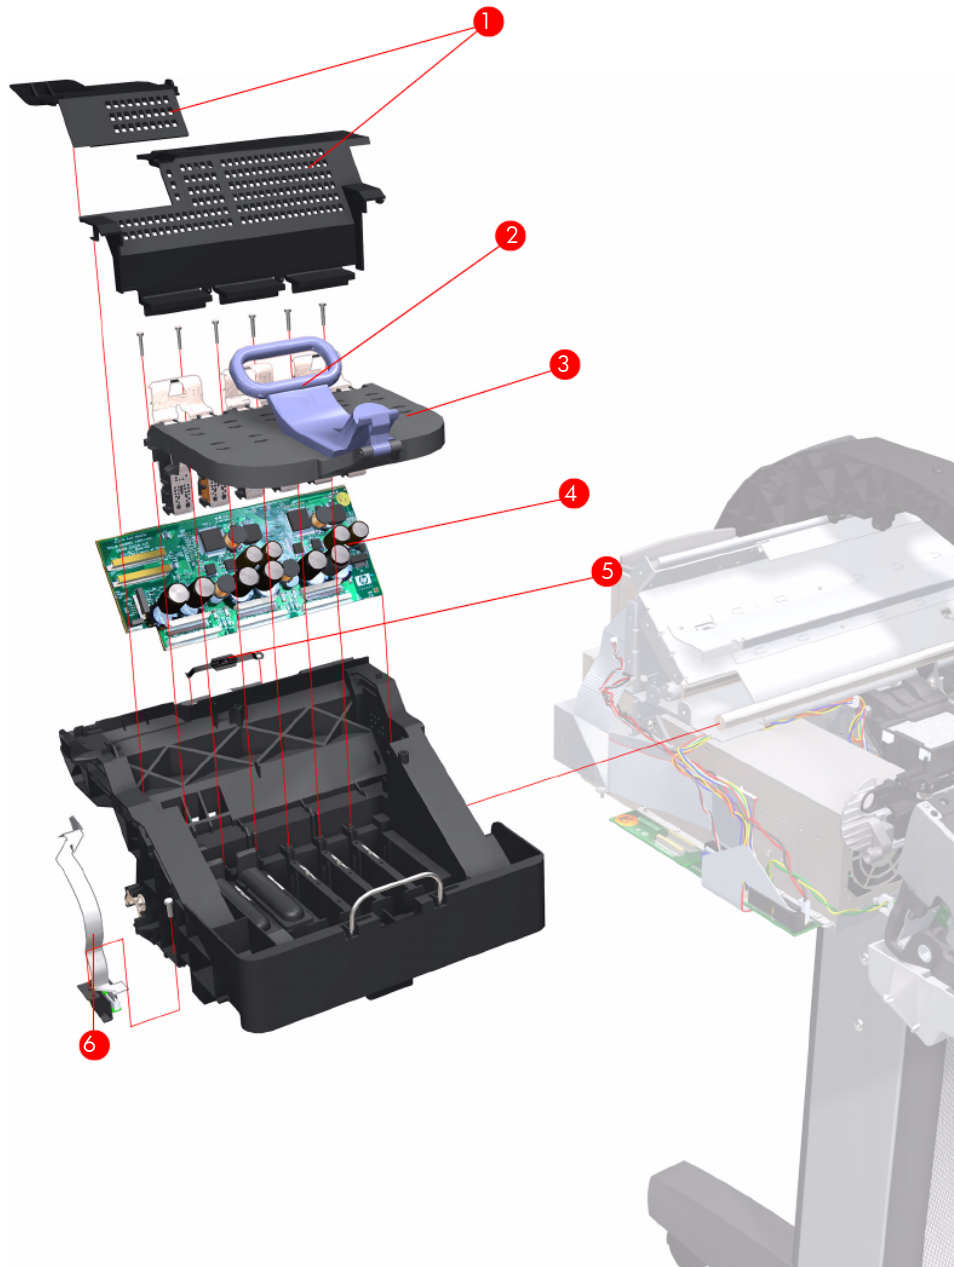

^a Refers to the page in the Removal and Installation Chapter

Figure 7-7: Left Hand Assemblies

Carriage Assembly

Reference on Figure	HP Part Number	Part Description	Printer Model	Size	Page ^a
1	Q5669-60689	Carriage PCA Covers	All	All	8-95
2	Q5669-60685	Carriage Latch	All	All	8-120
3	Q6683-60189	Carriage Cover (includes Carriage Latch)	All	All	8-120
4	Q6683-60191	Carriage PCA	All	All	8-125
5	Q5669-60687	Carriage Rear Bushing	All	All	8-106
6	Q6683-67004	Line Sensor	All	All	8-115
1 - 6	Q6683-60199	Carriage Assembly (includes: line Sensor, Carriage Cover, Carriage Latch, Carriage PCA, and Carriage Rear Bushing)	All	All	8-95
1 - 6	Q6683-60231	Carriage Assembly (same as Q6683-60199 but includes Trailing Cable)	All	24 inch	8-95
	Q6687-60087			44 inch	

^a Refers to the page in the Removal and Installation Chapter

Figure 7-8: Carriage Assembly

Scan-Axis Assemblies

Reference on Figure	HP Part Number	Part Description	Printer Model	Size	Page ^a
1	Q6683-60195	Ink Supply Tubes	All	24 inch	8-134
	Q6687-60059			44 inch	
2	Q6683-60209	Encoder Strip (including Encoder Strip Spring and Nut)	All	24 inch	8-84
	Q6687-60067			44 inch	
3	Q5669-60673	Belt Assembly	All	24 inch	8-108
	Q6659-60175			44 inch	
4	Q5669-60672	Belt Tensioner	All	All	8-108
5	Q6683-60229	Trailing Cable	All	24 inch	8-84
	Q6659-60177			44 inch	
-	Q5669-60679	Encoder Strip (including Encoder Strip Spring and Nut) - 50 units	All	24 inch	8-84
	Q6659-60176			44 inch	