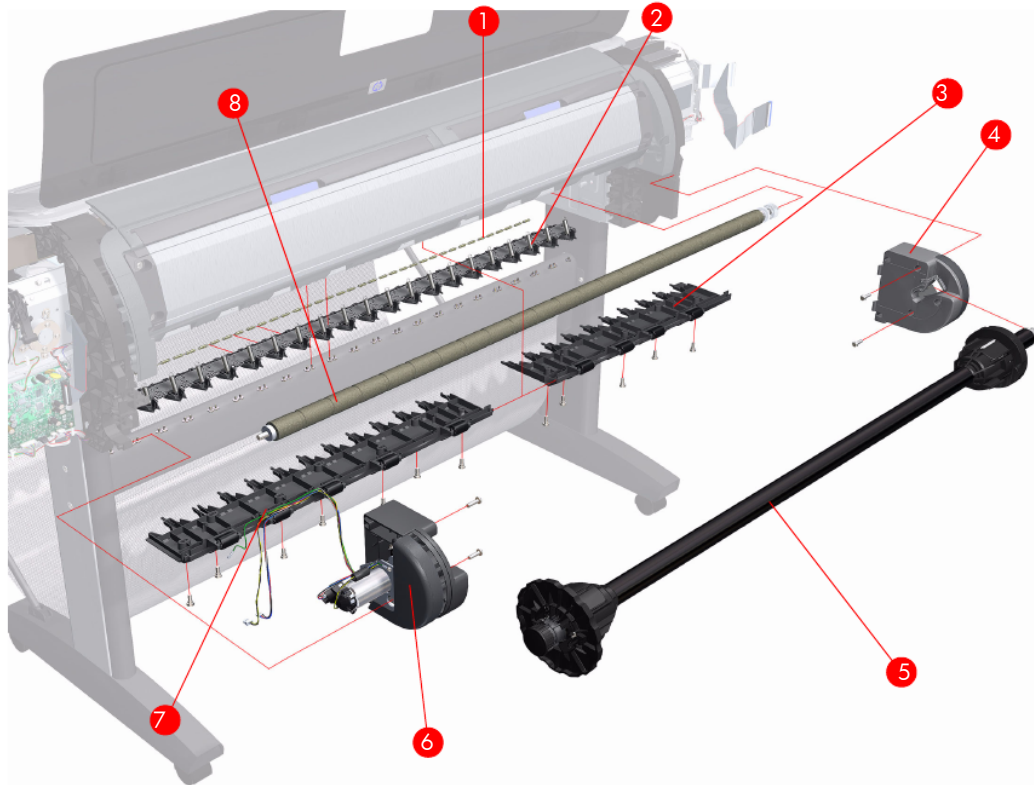

^a Refers to the page in the Removal and Installation Chapter

Figure 7-11: Paper Path Assemblies (Rear)

Miscellaneous Parts

HP Part Number	Part Description	Printer Model	Size
Q6683-67007	Preventive Maintenance Kit #1	All	24 inch
Q6687-67003			44 inch
Q6683-67006	Preventive Maintenance Kit #2 (Service Station)	All	All
Q6683-67008	Preventive Maintenance Kit #3	All	All
Q6683-60229	Preventive Maintenance Kit #4 (Trailing Cable)	All	24 inch
Q6659-60177			44 inch
Q6683-60241	Paper Advance Calibration Kit	All	24 inch
Q6687-60093			44 inch
Q6675-60092	Harness Cables (includes Left ISS, Right ISS, Printmech PCA 24 inch and 44 inch)	All	All
Q5669-60690	Flex Contacts Cleaning Tool	All	All
Q6687-60084	Pinchwheel Insertion Tool	All	All
Q6675-67017	Spanner Tool	All	All
Q6675-67018	Media Driver Tool Kit (includes the Handle for Media Driver Tool Support and the Media Driver Adjustment Tool)	All	All
Q5669-60692	Lubrication Kit	All	All
Q6683-60213	Serial Number Label	All	All
Q6675-67004	Ink System Purgers (6 Units)	All	All
Q6675-67005	Ink System Purgers (100 Units)	All	All
Q6675-67006	Double Sided Adhesive Pad	All	All
Q6683-67001	Tool Kit	All	All