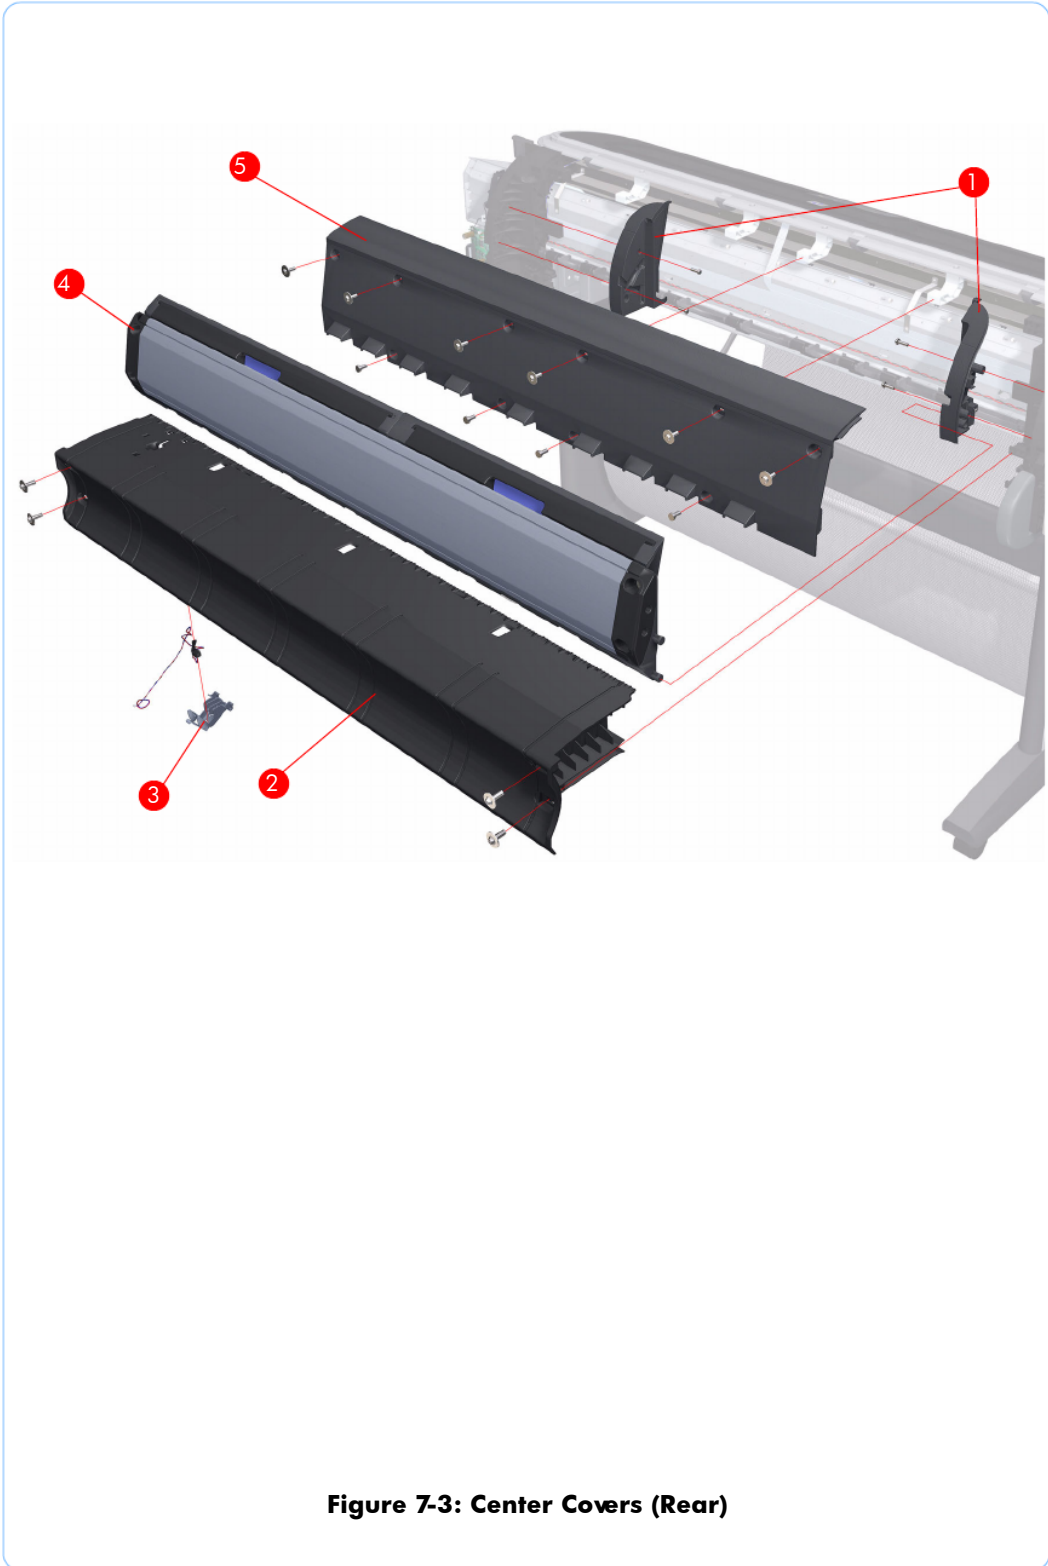

^a Refers to the page in the Removal and Installation Chapter

Figure 7-3: Center Covers (Rear)

Right Cover

Reference on Figure	HP Part Number	Part Description	Printer Model	Size	Page ^a
1	Q6683-60203	Right Cover (without Right Ink Cartridge Door)	T1100/ T1100ps	All	8-23
	Q6711-60003		T610		
2	Q6683-60214	Left Front Trim/Right Front Trim (Left not shown)	All	All	8-15
3	Q6683-60205	Right Ink Cartridge Door	T1100/ T1100ps	All	8-19
	Q6711-60004		T610		
	Q6683-60233		All		