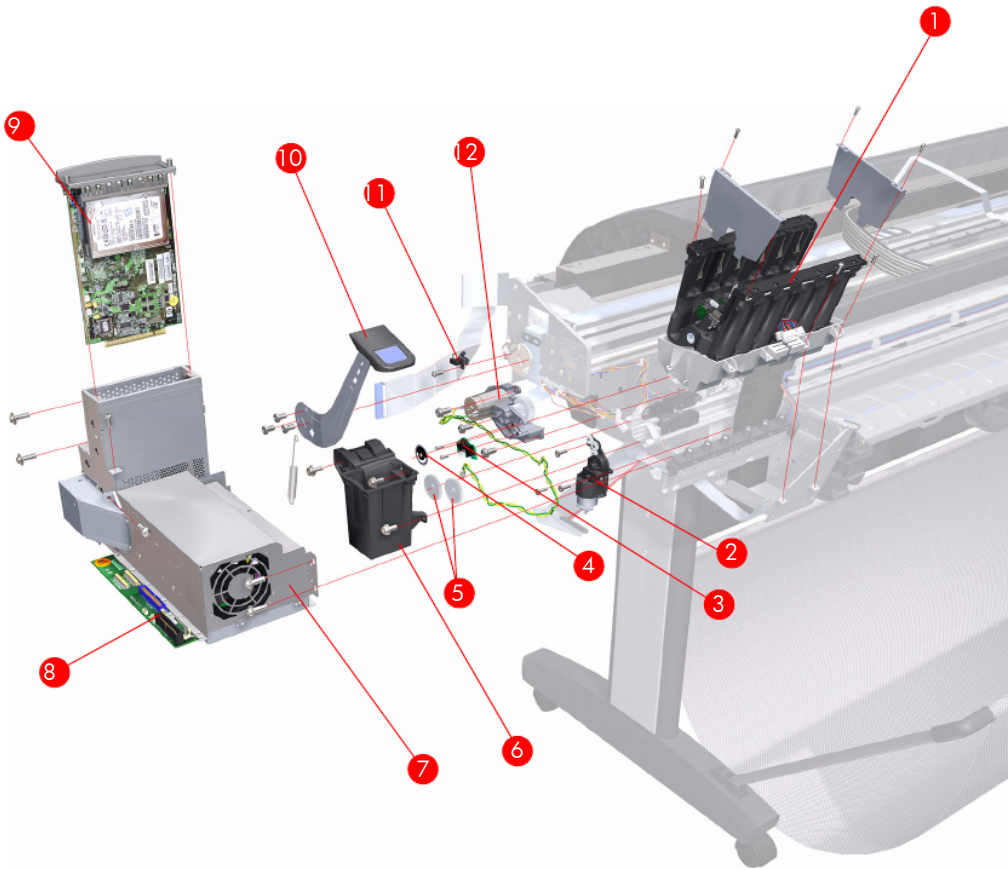

^a Refers to the page in the Removal and Installation Chapter

Figure 7-7: Left Hand Assemblies

Carriage Assembly

Reference on Figure	HP Part Number	Part Description	Printer Model	Size	Page ^a
1	Q5669-60689	Carriage PCA Covers	All	All	8-95
2	Q5669-60685	Carriage Latch	All	All	8-120
3	Q6683-60189	Carriage Cover (includes Carriage Latch)	All	All	8-120
4	Q6683-60191	Carriage PCA	All	All	8-125
5	Q5669-60687	Carriage Rear Bushing	All	All	8-106
6	Q6683-67004	Line Sensor	All	All	8-115
1 - 6	Q6683-60199	Carriage Assembly (includes: line Sensor, Carriage Cover, Carriage Latch, Carriage PCA, and Carriage Rear Bushing)	All	All	8-95
1 - 6	Q6683-60231	Carriage Assembly (same as Q6683-60199 but includes Trailing Cable)	All	24 inch	8-95
	Q6687-60087			44 inch	

^a Refers to the page in the Removal and Installation Chapter

Figure 7-8: Carriage Assembly

Scan-Axis Assemblies

Reference on Figure	HP Part Number	Part Description	Printer Model	Size	Page ^a
1	Q6683-60195	Ink Supply Tubes	All	24 inch	8-134
	Q6687-60059			44 inch	
2	Q6683-60209	Encoder Strip (including Encoder Strip Spring and Nut)	All	24 inch	8-84
	Q6687-60067			44 inch	
3	Q5669-60673	Belt Assembly	All	24 inch	8-108
	Q6659-60175			44 inch	
4	Q5669-60672	Belt Tensioner	All	All	8-108
5	Q6683-60229	Trailing Cable	All	24 inch	8-84
	Q6659-60177			44 inch	
-	Q5669-60679	Encoder Strip (including Encoder Strip Spring and Nut) - 50 units	All	24 inch	8-84
	Q6659-60176			44 inch	