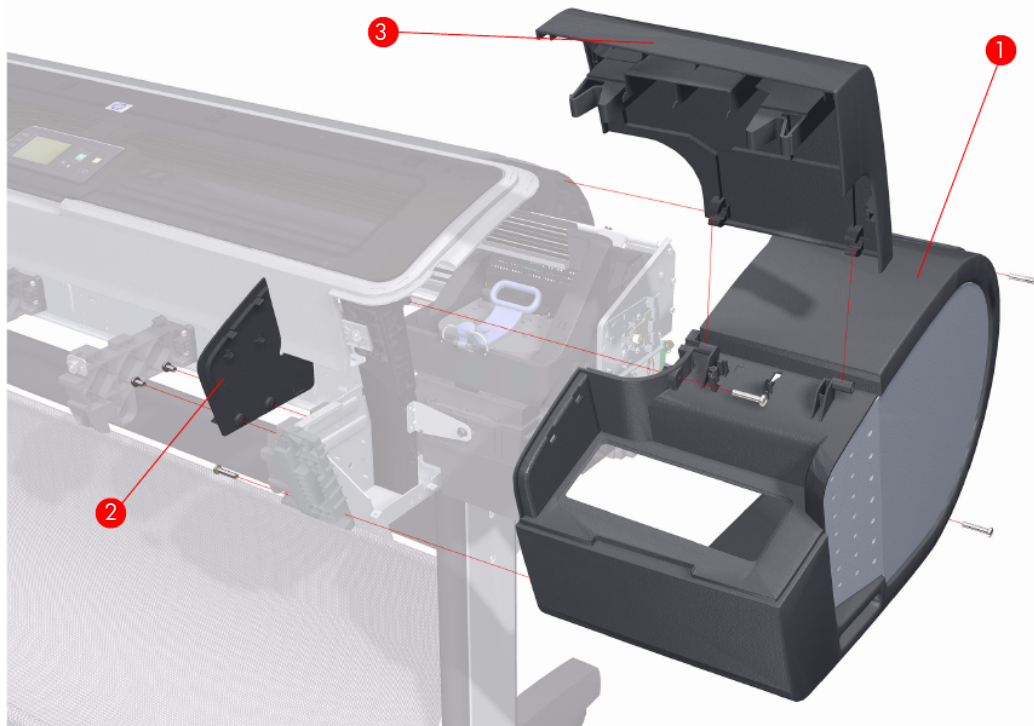

^a Refers to the page in the Removal and Installation Chapter

Figure 7-4: Right Cover

Left Cover

Reference on Figure	HP Part Number	Part Description	Printer Model	Size	Page ^a
1	Q6683-60204	Left Ink Cartridge Door	T1100/ T610	All	8-21
	Q6683-60232		All		
2	Q6683-60214	Left Front Trim/Right Front Trim (Right not shown)	All	All	8-17
3	Q6683-67003	Left Side Panel	T1100/ T1100ps	All	8-26
	Q6711-60005		T610		
4	Q6683-60202	Left Cover (without Left Ink Cartridge Door & Left Side Panel)	All	All	8-26