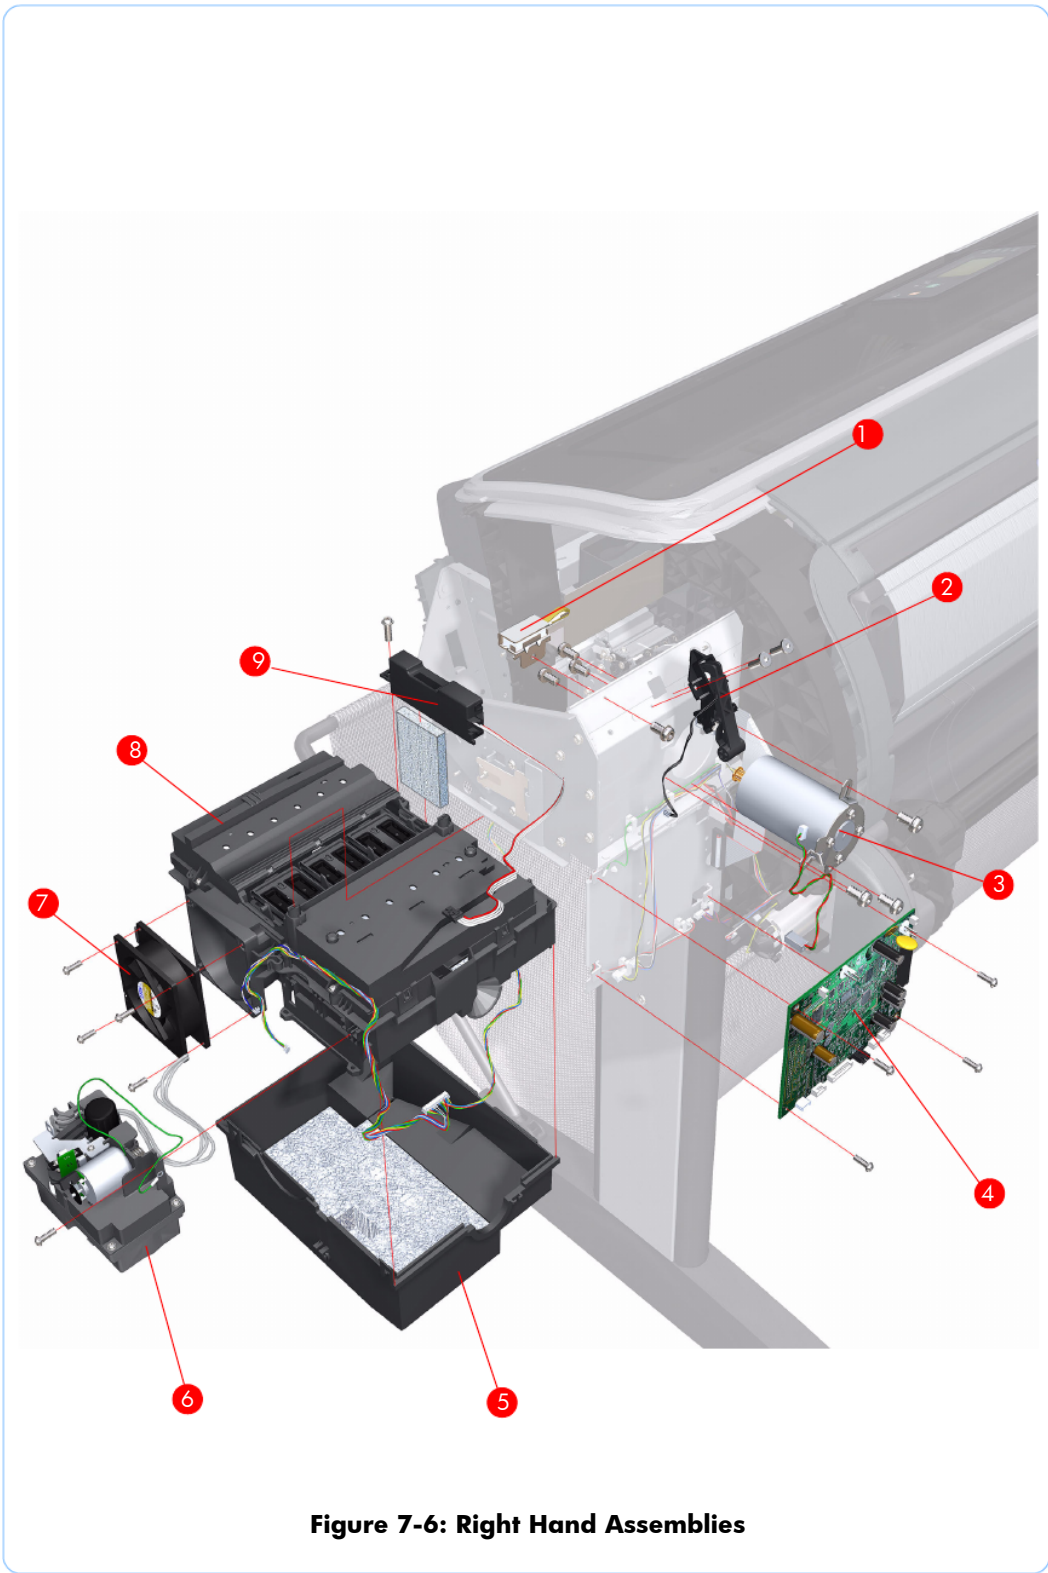

^a Refers to the page in the Removal and Installation Chapter

Figure 7-6: Right Hand Assemblies

Left Hand Assemblies

Reference on Figure	HP Part Number	Part Description	Printer Model	Size	Page ^a
1	Q6683-60188	Left Ink Supply Station	All	All	8-130
2	Q5669-60697	Starwheel Motor	All	All	8-177
3	Q5669-60703	Encoder Sensor	All	All	8-152
4	Q5669-60702	Encoder Disk	All	All	8-152
5	Q5669-60700	Media Advance Transmission	All	All	8-155
6	Q6683-60230	Left Spittoon	All	All	8-159
7	Q5669-60693	Power Supply Unit (PSU) Assembly	All	All	8-144
8	Q6683-60192	Main PCA with Power Supply Unit (PSU) Assembly	All	24 inch	8-144
	Q6687-60057			44 inch	
9	Q6683-60193	Formatter	T1100	All	8-55
	Q6711-60006		T610		
	Q6684-60008		T1100ps		
10	Q6687-60086	Media Lever	All	All	8-33
11	Q5669-60706	Media Lever Position Sensor	All	All	8-36
12	Q5669-60704	Media Advance Drive	All	All	8-155

^a Refers to the page in the Removal and Installation Chapter

Figure 7-8: Carriage Assembly

Scan-Axis Assemblies

Reference on Figure	HP Part Number	Part Description	Printer Model	Size	Page ^a
1	Q6683-60195	Ink Supply Tubes	All	24 inch	8-134
	Q6687-60059			44 inch	
2	Q6683-60209	Encoder Strip (including Encoder Strip Spring and Nut)	All	24 inch	8-84
	Q6687-60067			44 inch	
3	Q5669-60673	Belt Assembly	All	24 inch	8-108
	Q6659-60175			44 inch	
4	Q5669-60672	Belt Tensioner	All	All	8-108
5	Q6683-60229	Trailing Cable	All	24 inch	8-84
	Q6659-60177			44 inch	
-	Q5669-60679	Encoder Strip (including Encoder Strip Spring and Nut) - 50 units	All	24 inch	8-84
	Q6659-60176			44 inch	