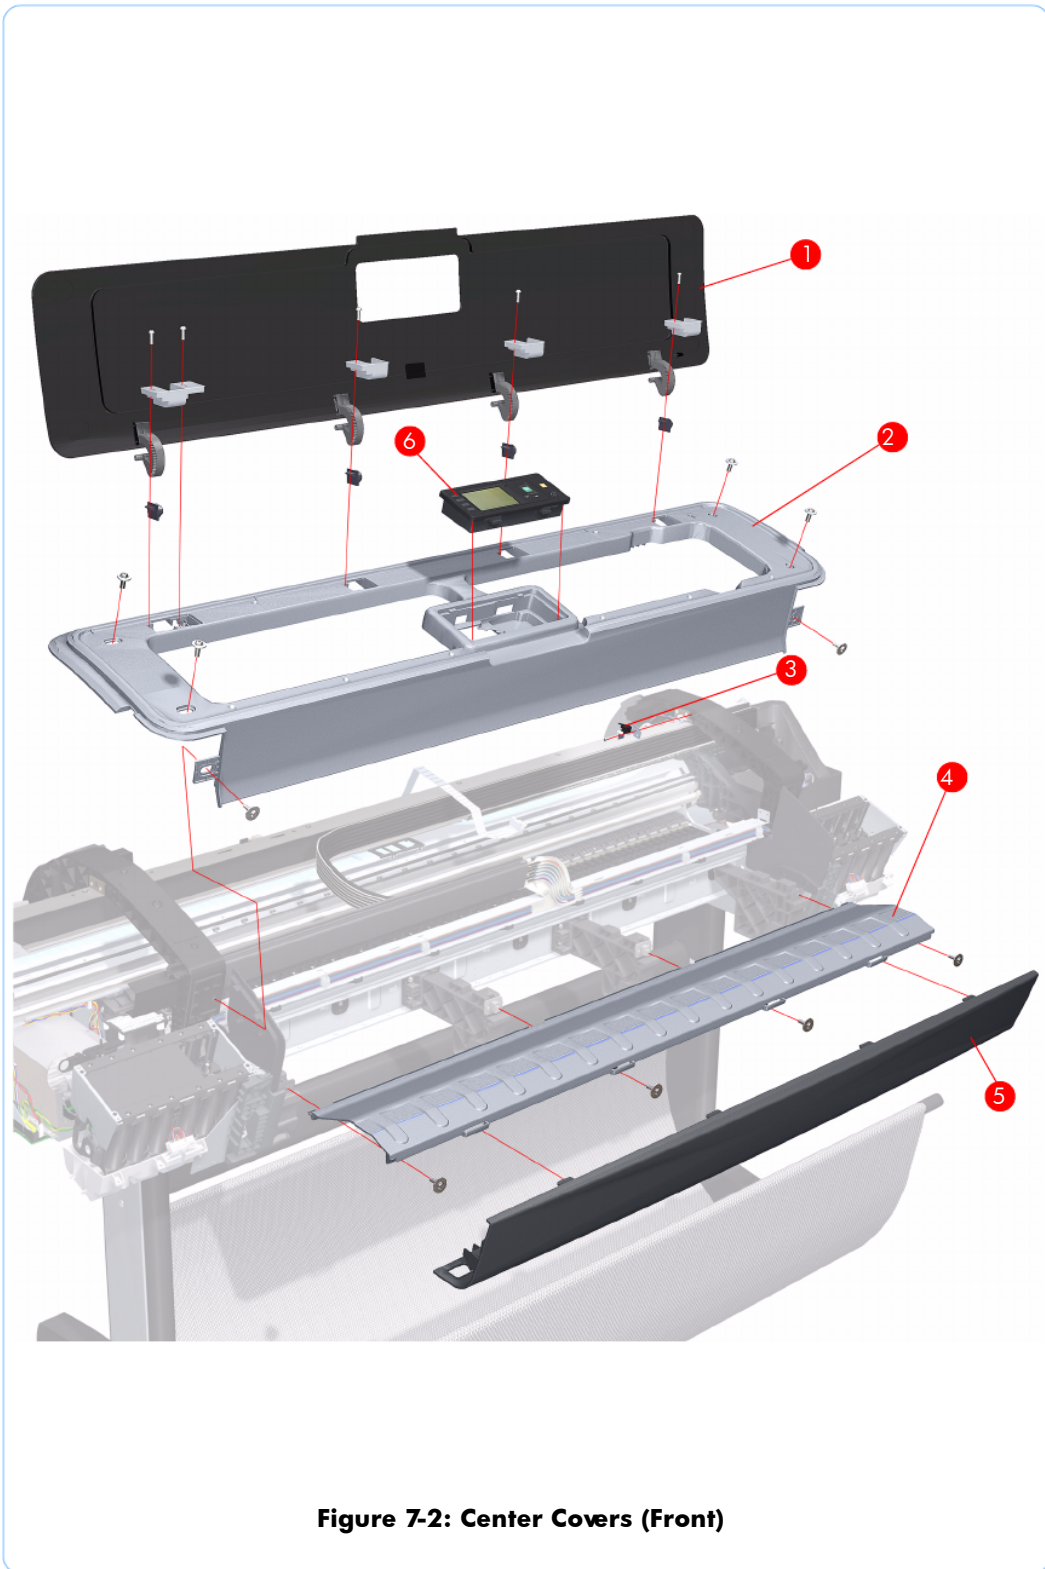

Printer Support

Reference on Figure	HP Part Number	Part Description	Printer Model	Size	Page ^a
1	Q5669-60718	Leg Cover	All	All	N/A
2	Q5669-60716	Legs Assembly	All	All	N/A
3	Q5669-60715	Foot Assembly (includes 1 foot and 1 support tube)	All	All	N/A
4	Q5669-60719	Bin Assembly (Includes the Bin Support)	All	24 inch	N/A
	Q6659-60237			44 inch	N/A
5	Q5669-60717	X-Brace Assembly	All	24 inch	N/A
	Q6659-60236			44 inch	N/A
-	Q5669-60730	Hardware Kit (Includes screws for Legs Assembly)	All	All	N/A

^a Refers to the page in the Removal and Installation Chapter

Figure 7-1: Printer Support

Center Covers (Front)

Reference on Figure	HP Part Number	Part Description	Printer Model	Size	Page ^a
1	Q6683-60208	Window	T1100/ T1100ps	24 inch	8-8
	Q6687-60066			44 inch	
	Q6711-60002		T610	24 inch	
	Q6712-60001			44 inch	
2	Q6683-60198	Top Cover	All	24 inch	8-46
	Q6687-60062			44 inch	
3	Q5669-60675	Window Position Sensor	All	All	8-49
4	Q6683-60206	Media Output Assembly	All	24 inch	8-13
	Q6687-60065		All	44 inch	
5	Q6683-60201	Front Cover	All	24 inch	8-12
	Q6687-60064			44 inch	
6	Q6683-67002	Front Panel	All	All	8-43

^a Refers to the page in the Removal and Installation Chapter

Figure 7-2: Center Covers (Front)

Center Covers (Rear)

Reference on Figure	HP Part Number	Part Description	Printer Model	Size	Page ^a
1	Q6683-60207	Rear Tray Supports	All	All	8-39
2	Q6683-60197	Clean Out Assembly	All	24 inch	8-78
	Q6687-60081			44 inch	
3	Q5669-60676	Out Of Paper Sensor	All	All	8-79
4	Q6683-60194	Rear Tray	All	24 inch	8-31
	Q6687-60058			44 inch	
5	Q6683-60200	Rear Cover	All	24 inch	8-32
	Q6687-60063			44 inch	